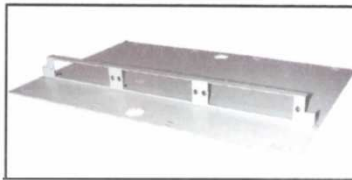

Coupler housings on the front of each coupler panel are color coded allowing you to establish what type of cable needs to be plugged in the front of the patch panel with a glance.

FEATURES

Universal mounting brackets for full compatibility with 19 and 23 inch racks and cabinets. Designation labeling on front and rear doors. Ability to install up to three plates across. Smoked doors and splice trays are available options.

OPTIONS

Fixed 24 Slide Tray

18 Fiber Slide Tray

72 Fiber Fixed Insert

36 Fiber Insert

12 / 24 Fiber Fusion

36 Fiber Slide Tray

1RU with Slide Tray
 Loaded with LC Duplex Adapters – 36 Fibers

2RU with Slide Tray
 Loaded with LC Duplex Adapters – 72 Fibers

4RU with Fixed Plate
 Loaded with LC Duplex Adapters – 144 Fibers

Snap Pack

APPLICATION

Our LAN Snap Pack is designed to transition or couple modular MTP or MPO style trunk cables to multiple types of standard connector interfaces. The rugged steel enclosure ensures durability while preloaded arrays save you time and money. Custom configurations are available. All assemblies are factory tested guaranteeing maximum performance.