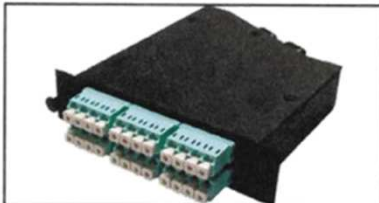

OPTIONS

Fixed 24 Slide Tray

18 Fiber Slide Tray

72 Fiber Fixed Insert

36 Fiber Insert

12 / 24 Fiber Fusion

36 Fiber Slide Tray

1RU with Slide Tray
 Loaded with LC Duplex Adapters – 36 Fibers

2RU with Slide Tray
 Loaded with LC Duplex Adapters – 72 Fibers

4RU with Fixed Plate
 Loaded with LC Duplex Adapters – 144 Fibers

Snap Pack

APPLICATION

Our LAN Snap Pack is designed to transition or couple modular MTP or MPO style trunk cables to multiple types of standard connector interfaces. The rugged steel enclosure ensures durability while preloaded arrays save you time and money. Custom configurations are available. All assemblies are factory tested guaranteeing maximum performance.

Our Snap Pack comes in two configurations. A single MTP/MPO 12 fiber or a dual MTP/MPO 24 fiber setup. The Snap Packs are preloaded and tested with the adapter loadout of your choice of the front panel.

Adapter Options

LC	Up to 24 fiber
ST	Up to 12 fiber
FC	Up to 12 fiber
MT-RJ	Up to 12 fiber
MU	Up to 12 fiber

Adapter Plates

APPLICATION

Our line of plates fit all our fiber wall and rack mount enclosures. Available loaded or unloaded, these plates are for use with FC, LC Simplex, LC Duplex, LC Quad, SC Simplex, MT-RJ, MU and ST adapters.