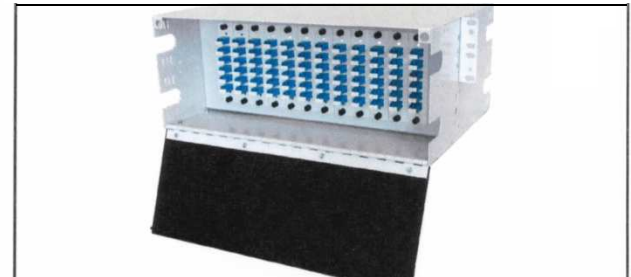

Coupler housings on the front of each coupler panel are color coded allowing you to establish what type of cable needs to be plugged in the front of the patch panel with a glance.

FEATURES

Universal mounting brackets for full compatibility with 19 and 23 inch racks and cabinets. Designation labeling on front and rear doors. Ability to install up to three plates across. Smoked doors and splice trays are available options.

OPTIONS

Fixed 24 Slide Tray

18 Fiber Slide Tray

72 Fiber Fixed Insert

36 Fiber Insert

12 / 24 Fiber Fusion

36 Fiber Slide Tray

1RU with Slide Tray
 Loaded with LC Duplex Adapters – 36 Fibers

2RU with Slide Tray
 Loaded with LC Duplex Adapters – 72 Fibers

4RU with Fixed Plate
 Loaded with LC Duplex Adapters – 144 Fibers

Snap Pack

APPLICATION

Our LAN Snap Pack is designed to transition or couple modular MTP or MPO style trunk cables to multiple types of standard connector interfaces. The rugged steel enclosure ensures durability while preloaded arrays save you time and money. Custom configurations are available. All assemblies are factory tested guaranteeing maximum performance.

Our Snap Pack comes in two configurations. A single MTP/MPO 12 fiber or a dual MTP/MPO 24 fiber setup. The Snap Packs are preloaded and tested with the adapter loadout of your choice of the front panel.