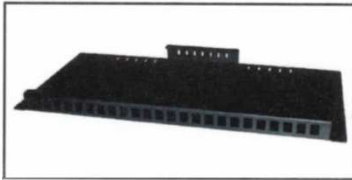

Coupler housings on the front of each coupler panel are color coded allowing you to establish what type of cable needs to be plugged in the front of the patch panel with a glance.

FEATURES

Universal mounting brackets for full compatibility with 19 and 23 inch racks and cabinets. Designation labeling on front and rear doors. Ability to install up to three plates across. Smoked doors and splice trays are available options.

OPTIONS

Fixed 24 Slide Tray

18 Fiber Slide Tray

72 Fiber Fixed Insert

36 Fiber Insert

12 / 24 Fiber Fusion

36 Fiber Slide Tray

1RU with Slide Tray
 Loaded with LC Duplex Adapters – 36 Fibers

2RU with Slide Tray
 Loaded with LC Duplex Adapters – 72 Fibers

4RU with Fixed Plate
 Loaded with LC Duplex Adapters – 144 Fibers

Snap Pack

APPLICATION

Our LAN Snap Pack is designed to transition or couple modular MTP or MPO style trunk cables to multiple types of standard connector interfaces. The rugged steel enclosure ensures durability while preloaded arrays save you time and money. Custom configurations are available. All assemblies are factory tested guaranteeing maximum performance.