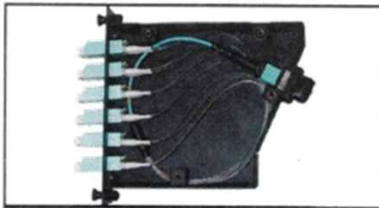

Coupler housings on the front of each coupler panel are color coded allowing you to establish what type of cable needs to be plugged in the front of the patch panel with a glance.

FEATURES

Universal mounting brackets for full compatibility with 19 and 23 inch racks and cabinets. Designation labeling on front and rear doors. Ability to install up to three plates across. Smoked doors and splice trays are available options.

OPTIONS

Fixed 24 Slide Tray

18 Fiber Slide Tray

72 Fiber Fixed Insert

36 Fiber Insert

12 / 24 Fiber Fusion

36 Fiber Slide Tray

1RU with Slide Tray
 Loaded with LC Duplex Adapters – 36 Fibers

2RU with Slide Tray
 Loaded with LC Duplex Adapters – 72 Fibers

4RU with Fixed Plate
 Loaded with LC Duplex Adapters – 144 Fibers

Snap Pack

APPLICATION

Our LAN Snap Pack is designed to transition or couple modular MTP or MPO style trunk cables to multiple types of standard connector interfaces. The rugged steel enclosure ensures durability while preloaded arrays save you time and money. Custom configurations are available. All assemblies are factory tested guaranteeing maximum performance.

Our Snap Pack comes in two configurations. A single MTP/MPO 12 fiber or a dual MTP/MPO 24 fiber setup. The Snap Packs are preloaded and tested with the adapter loadout of your choice of the front panel.