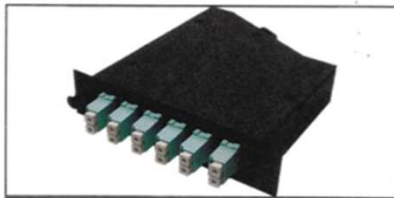

Coupler housings on the front of each coupler panel are color coded allowing you to establish what type of cable needs to be plugged in the front of the patch panel with a glance.

FEATURES

Universal mounting brackets for full compatibility with 19 and 23 inch racks and cabinets. Designation labeling on front and rear doors. Ability to install up to three plates across. Smoked doors and splice trays are available options.

OPTIONS

Fixed 24 Slide Tray

18 Fiber Slide Tray

72 Fiber Fixed Insert

36 Fiber Insert

12 / 24 Fiber Fusion

36 Fiber Slide Tray

1RU with Slide Tray
 Loaded with LC Duplex Adapters – 36 Fibers

2RU with Slide Tray
 Loaded with LC Duplex Adapters – 72 Fibers

4RU with Fixed Plate
 Loaded with LC Duplex Adapters – 144 Fibers

Snap Pack

APPLICATION

Our LAN Snap Pack is designed to transition or couple modular MTP or MPO style trunk cables to multiple types of standard connector interfaces. The rugged steel enclosure ensures durability while preloaded arrays save you time and money. Custom configurations are available. All assemblies are factory tested guaranteeing maximum performance.

Our Snap Pack comes in two configurations. A single MTP/MPO 12 fiber or a dual MTP/MPO 24 fiber setup. The Snap Packs are preloaded and tested with the adapter loadout of your choice of the front panel.