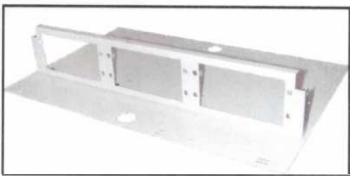

Coupler housings on the front of each coupler panel are color coded allowing you to establish what type of cable needs to be plugged in the front of the patch panel with a glance.

FEATURES

Universal mounting brackets for full compatibility with 19 and 23 inch racks and cabinets. Designation labeling on front and rear doors. Ability to install up to three plates across. Smoked doors and splice trays are available options.

OPTIONS

Fixed 24 Slide Tray

18 Fiber Slide Tray

72 Fiber Fixed Insert

36 Fiber Insert

12 / 24 Fiber Fusion

36 Fiber Slide Tray

1RU with Slide Tray
 Loaded with LC Duplex Adapters – 36 Fibers

2RU with Slide Tray
 Loaded with LC Duplex Adapters – 72 Fibers

4RU with Fixed Plate
 Loaded with LC Duplex Adapters – 144 Fibers

Snap Pack

APPLICATION

Our LAN Snap Pack is designed to transition or couple modular MTP or MPO style trunk cables to multiple types of standard connector interfaces. The rugged steel enclosure ensures durability while preloaded arrays save you time and money. Custom configurations are available. All assemblies are factory tested guaranteeing maximum performance.