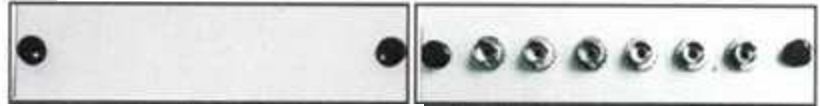

Adapter Plates

APPLICATION

Our line of plates fit all our fiber wall and rack mount enclosures. Available loaded or unloaded, these plates are for use with FC, LC Simplex, LC Duplex, LC Quad, SC Simplex, MT-RJ, MU and ST adapters.

Blank Adapter Plate

ST 6 Pack - White