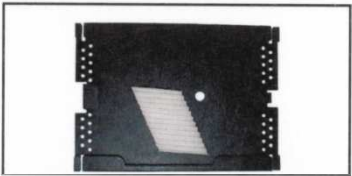

Coupler housings on the front of each coupler panel are color coded allowing you to establish what type of cable needs to be plugged in the front of the patch panel with a glance.

FEATURES

Universal mounting brackets for full compatibility with 19 and 23 inch racks and cabinets. Designation labeling on front and rear doors. Ability to install up to three plates across. Smoked doors and splice trays are available options.

OPTIONS

Fixed 24 Slide Tray

18 Fiber Slide Tray

72 Fiber Fixed Insert

36 Fiber Insert

12 / 24 Fiber Fusion

36 Fiber Slide Tray

1RU with Slide Tray
 Loaded with LC Duplex Adapters – 36 Fibers

2RU with Slide Tray
 Loaded with LC Duplex Adapters – 72 Fibers

4RU with Fixed Plate
 Loaded with LC Duplex Adapters – 144 Fibers

Snap Pack

APPLICATION

Our LAN Snap Pack is designed to transition or couple modular MTP or MPO style trunk cables to multiple types of standard connector interfaces. The rugged steel enclosure ensures durability while preloaded arrays save you time and money. Custom configurations are available. All assemblies are factory tested guaranteeing maximum performance.